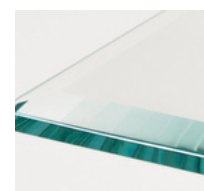

Tempered
Glass