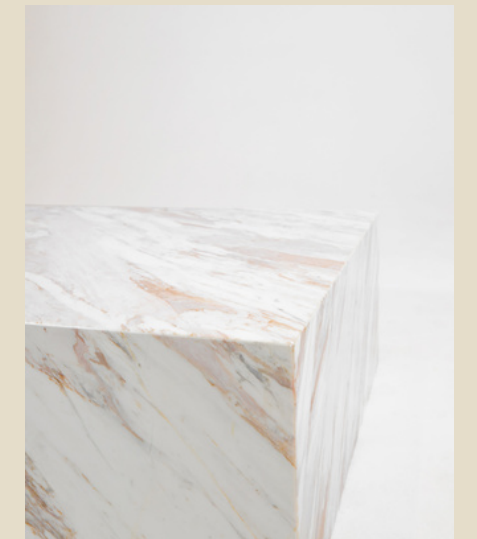

DIMENSIONS

30cm (H), 70cm (W), 100 cm (L)

AVAILABLE IN

Calacatta
Greek Marble

Other Marble
Colors

WWW.LUXEINTERIORSDUBAI.COM

Get In Touch

+971 50 925 2340