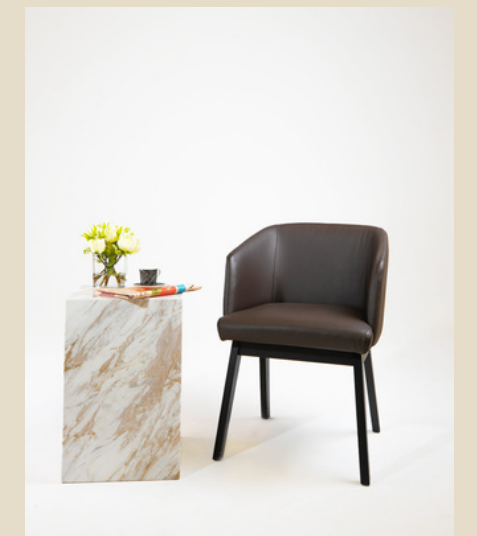

STARTING PRICE

AED 2,100

DESCRIPTION

The Palo Alto High Coffee Table, showcased in exquisite Calacatta Greek marble, is a versatile masterpiece. Its elevated design serves dual purposes - as a chic coffee table and a striking art pedestal. This functional and elegant piece allows you to display your art and elevate your living space in a unique way.

DIMENSIONS

55cm (H), 35cm (W), 35cm (L)

AVAILABLE IN

Calacatta
Greek Marble

Other Marble
Colors

Laguna Coffee Table

PRODUCT TYPE

Table